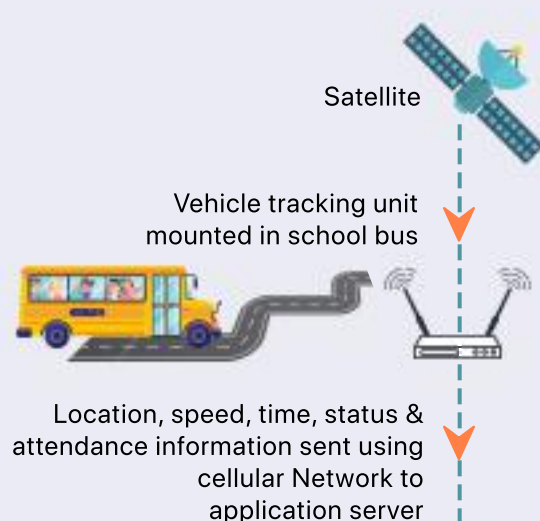

**SmartBUS**

SCHOOL BUS MANAGEMENT SOFTWARE

## SmartBus

SmartBus application enables communication between parents, administrators, and drivers. It has interesting features such as video surveillance and a fleet manager module. This application stands out because it offers a lot of functions. It is priced much lower than that of competitor programs. The app offers access to the administrators, parents, fleet managers, drivers, and school administrators.

### Parents alert

Alert when bus enters pick up point geofence  
Parents can view real time vehicle location with maps

Transport manager/operator  
Reports & Alerts

Vehicle route assignment by transporter co-ordinator

### Driver Console App

- Navigation / Tripdetails
- Live-Cam Feed
- Pick up Point Optimization
- School Bus Attendance
- Birthday Announcements
- Wrong Location Alert
- Student Manifest