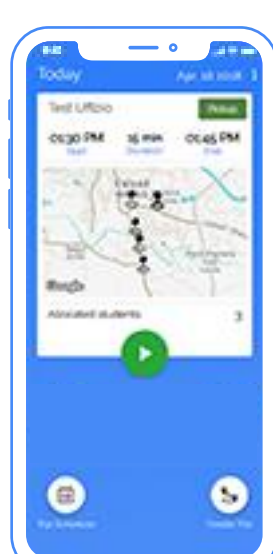

Driver Console App

- Navigation / Tripdetails
- Live-Cam Feed
- Pick up Point Optimization
- School Bus Attendance
- Birthday Announcements
- Wrong Location Alert
- Student Manifest

Highlights

Tracker Independent
Track School Bus software can be integrated with any hardware.

Unique Hardware
GPS+RFID (for kids) reader are integrated in same customized hardware.

Simplicity
User friendly interface and app experience. Serves as centralized software for the schools.

Attendance Report
You can download various reports and manage attendance.

Exclusive Apps
Transport manager, driver, parents and helper / attendant can get the app specially tailored to their needs.

Affordable
Attractive features that helps you operate efficiently at a very reasonable price.

uffizio

We are the software people