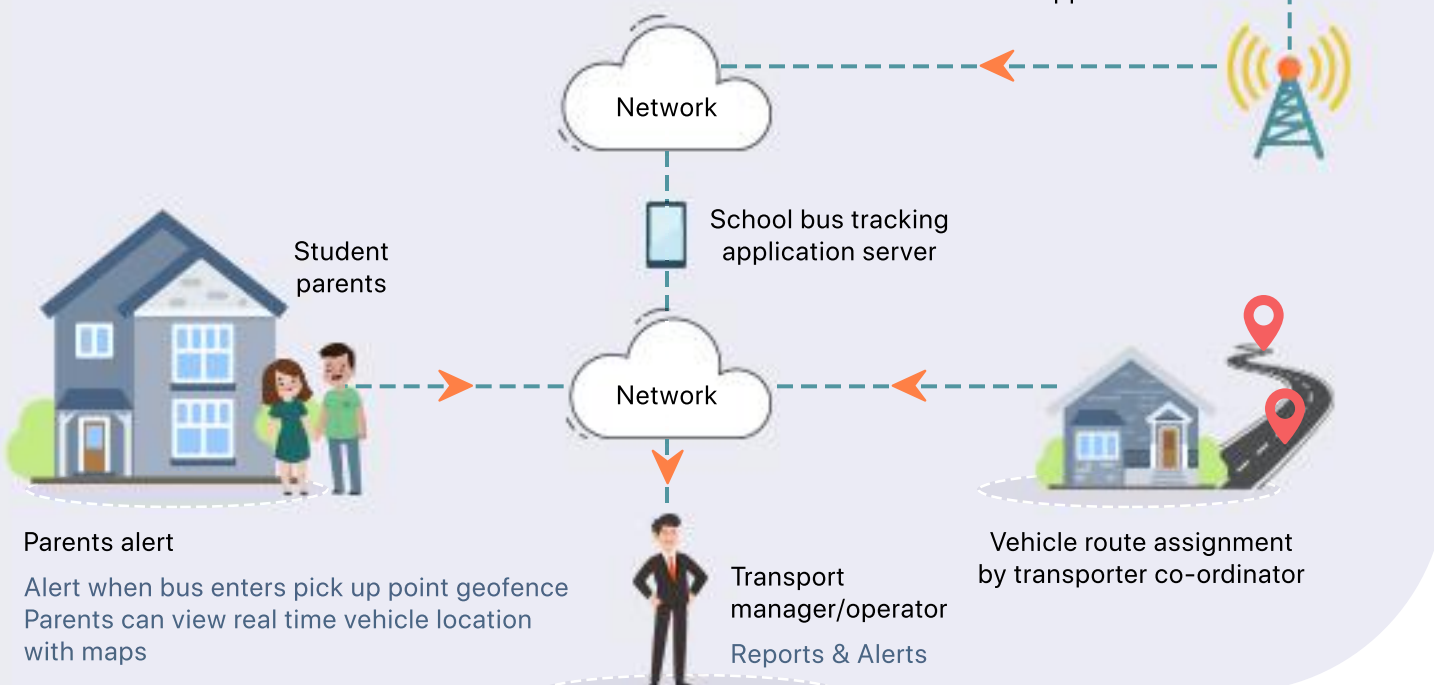

**SmartBUS**

SCHOOL BUS MANAGEMENT SOFTWARE

## SmartBus

SmartBus application enables communication between parents, administrators, and drivers. It has interesting features such as video surveillance and a fleet manager module. This application stands out because it offers a lot of functions. It is priced much lower than that of competitor programs. The app offers access to the administrators, parents, fleet managers, drivers, and school administrators.

### Parents alert

Alert when bus enters pick up point geofence  
Parents can view real time vehicle location with maps

Transport manager/operator  
Reports & Alerts

Vehicle route assignment by transporter co-ordinator

### Parent App

- Bus Attendance
- School Bus Live Tracking ETA
- School Bus route with Pick up points
- Real-time Push Notifications
- View and apply Leave
- Bus Fare details
- Announcements
- Add upto 5 Guardians