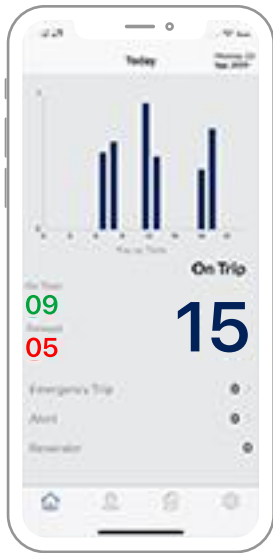

## SmartBus

SmartBus application enables communication between parents, administrators, and drivers. It has interesting features such as video surveillance and a fleet manager module. This application stands out because it offers a lot of functions. It is priced much lower than that of competitor programs. The app offers access to the administrators, parents, fleet managers, drivers, and school administrators.

### Parents alert

Alert when bus enters pick up point geofence  
Parents can view real time vehicle location with maps

Transport manager/operator  
Reports & Alerts

Vehicle route assignment by transporter co-ordinator

### Transport Manager App

- List of running vehicles, parked vehicles, untracked vehicles
- View Scheduled Trips, Instant Trips
- Communicate with Parents and Drivers
- View Student lists
- Get Notifications
- See Vehicle details & Trip statistics